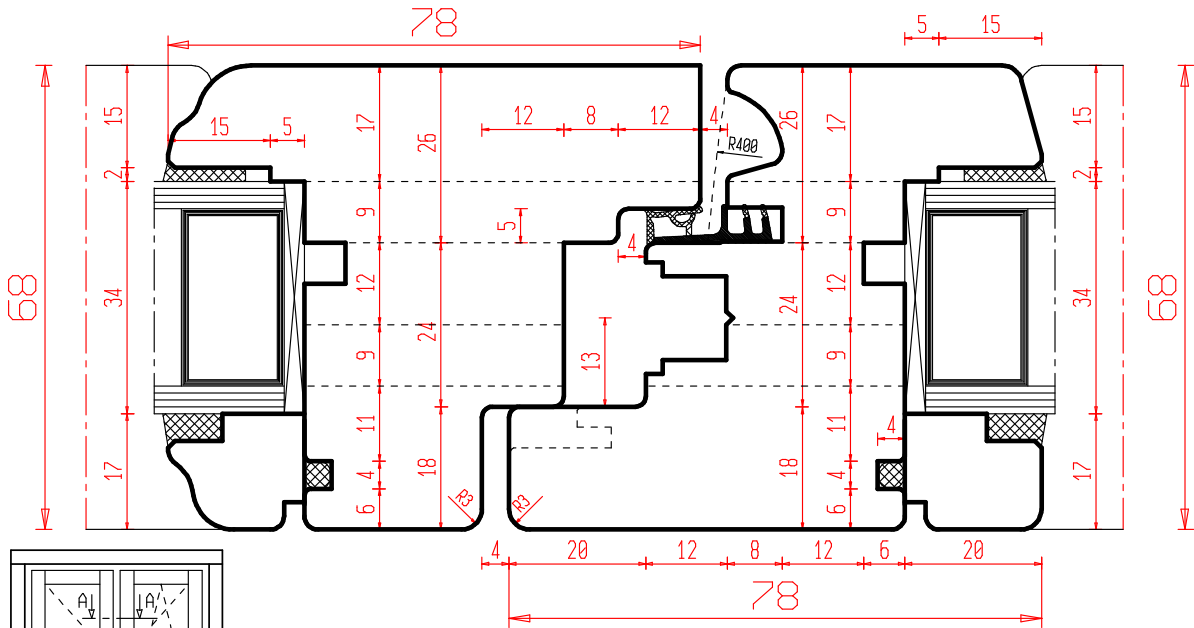

FENETRE BOIS 68/68

VITRAGE=28+34mm

ENTRAXE=13mm JEU=12mm

Confirm 14005769

Date 02/07/2014

Client MATHY

STE CHARBONNIER MOUNIER

freud®

P_002_SEZ_A4U

2

This drawing is the property of FREUD spa and must not be handed over to, copied or used by any third party without prior consent of FREUD spa