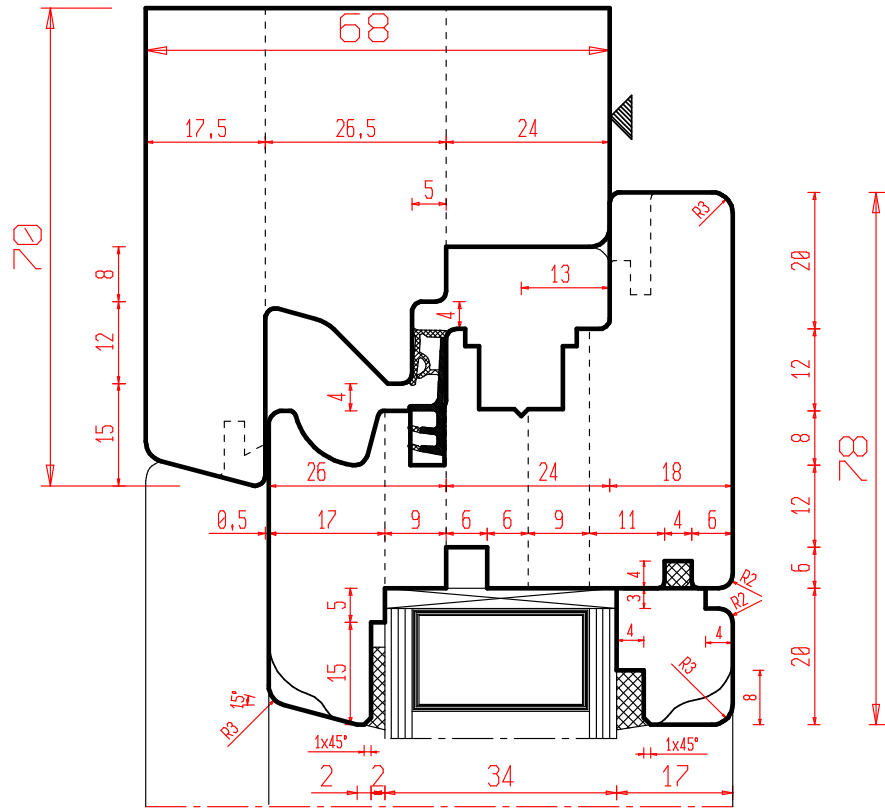

FENETRE BOIS 68/68

VITRAGE=28+34mm

ENTRAXE=13mm JEU=12mm

Confirm 14005769

Date 02/07/2014

Client MATHY

STE CHARBONNIER MOUNIER

This drawing is the property of FREUD spa and must not be handed over to, copied or used by any third party without prior consent of FREUD spa

freud[®]

P_001_SEZ_A4U

1

FENETRE BOIS 68/68

VITRAGE=28+34mm

ENTRAXE=13mm JEU=12mm

Confirm 14005769

Date 02/07/2014