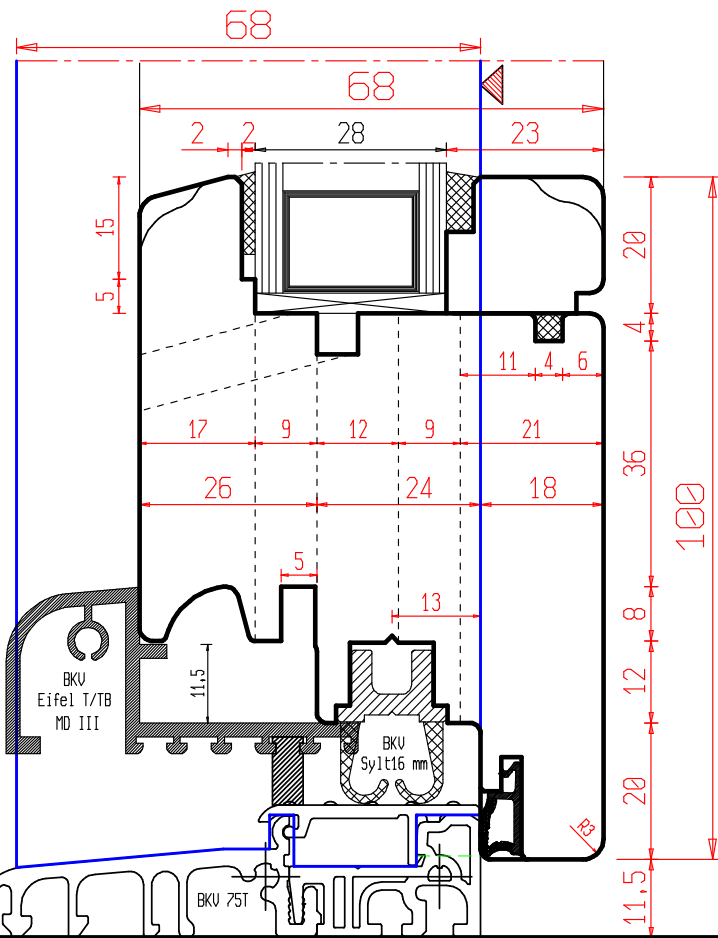

FENETRE BOIS 68/68

VITRAGE=28+34mm

ENTRAXE=13mm JEU=12mm

Confirm 14005769

Date 02/07/2014

Client MATHY

STE CHARBONNIER MOUNIER

freud®

P_002_SEZ_A4U

2

This drawing is the property of FREUD spa and must not be handed over to, copied or used by any third party without prior consent of FREUD spa