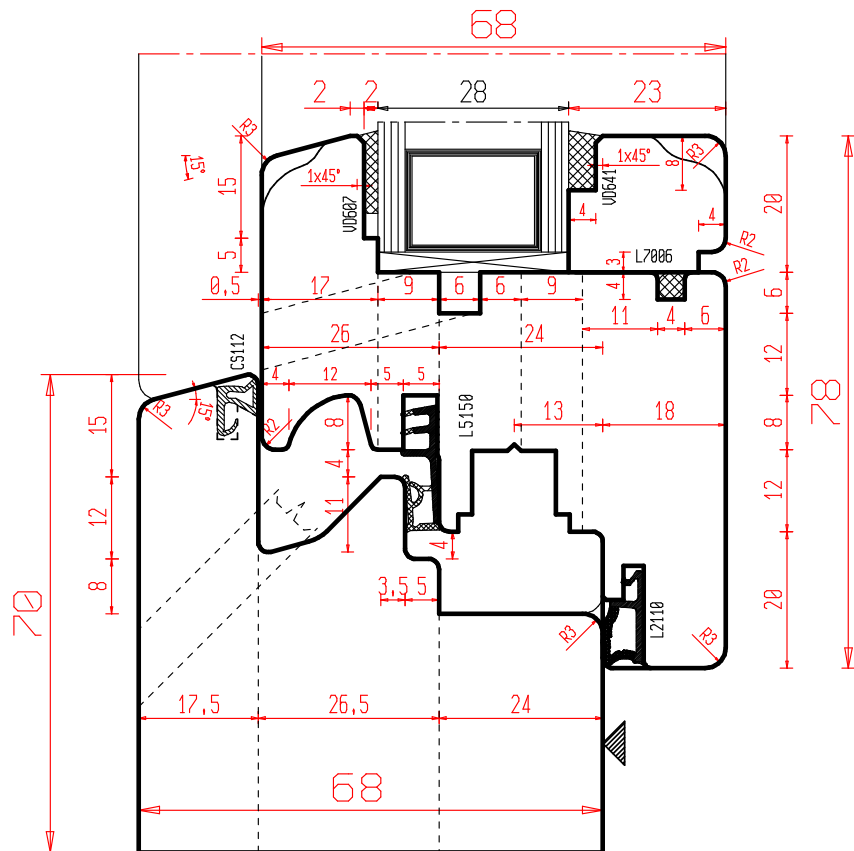

FENETRE BOIS 68/68

VITRAGE=28+34mm

ENTRAXE=13mm JEU=12mm

Confirm 14005769

Date 02/07/2014

Client MATHY

STE CHARBONNIER MOUNIER

This drawing is the property of FREUD spa and must not be handed over to, copied or used by any third party without prior consent of FREUD spa

freud[®]

P_001_SEZ_A4U

1

FENETRE BOIS 68/68

VITRAGE=28+34mm

ENTRAXE=13mm JEU=12mm

Confirm 14005769

Date 02/07/2014